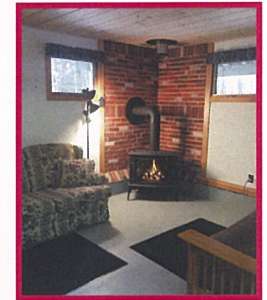

The Chalet at Far Echo Harbor

Year-round Vacation Rental Since 1984

- ❖ 6 Room Chalet with Loft
- ❖ Sleeps 6 (King, Full, 2 Twins)
- ❖ Fully-Equipped Kitchen
- ❖ Washer and Dryer
- ❖ Deck with Gas Grill

The Farmhouse at Far Echo Harbor

Year-round Vacation Rental Since 2011
3,864+ sq.ft. of living area

- ❖ 10 Room Colonial Farmhouse
- ❖ Sleeps 16 in 5 Bedrooms
- ❖ 3 Full Bathrooms
- ❖ Fully Equipped Kitchen
- ❖ Patio Table & Chairs with Gas Grill on 16' x 44" deck
- ❖ Washer and Dryer

*All 3 Rentals
Premium Channel Cable
and High Speed Internet*

The Expanded Chalet at Far Echo Harbor

Year-round Vacation Rental Since 2016
1,800 sq.ft. of living area

- ❖ 8 Rooms plus Loft
- ❖ Sleeps 8-10 in 3 Bedrooms plus Loft
- ❖ 2 Bathrooms
- ❖ Fully Equipped Kitchen with microwave and dishwasher
- ❖ Washer and Dryer